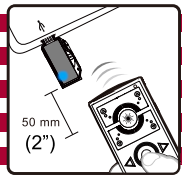

RF Presenter

Place Check Marks & Line Marks on screen

FEATURES >>

- 2.4 GHz RF wireless transmission provides up to 20 meters omni directional working range.
- Built-in laser pointer for presentation guidance.
- Built-in cursor mouse for 360 degree control.
- Plug and Play. No vendor driver required.
- Store Wireless USB receiver inside controller.
- Support **aimMaster™ EZ** software.
- Compact design for traveler and storage.
- Compatible with MS Office, OpenOffice, & Google Docs.

SPECIFICATIONS >>

Transmitter

- Frequency Band >> 2.4 GHz~2.483 GHz unlicensed ISM Band.
- Range >> Up to 20 meters(6') line of sight (free space).
- Cursor control >> Continuous 360° control.
- Laser >> Class 2 Laser.
- Battery >> AAA 1.5V Battery x 2.
- Certification Approval >> CE、FCC、FDA.
- Operating Voltage >> 3V.
- Dimension >> 123.2 x 39 x 25.5mm(4.85" x 1.53" x 1").
- Weight w/ battery >> 65g ± 3g(2.3 oz ± 0.1 oz).
- Weight w/o battery >> 45g ± 2g(1.6 oz ± 0.07oz).

Receiver

- >> 2.4 GHz~2.483 GHz unlicensed ISM Band.
- >> 20 meters(6') (free space).
- >> CE、FCC.
- >> 5V (5V from USB interface).
- >> 53 x 24 x 5 mm(2" x 0.9" x 0.2").
- >> 3.5g ± 1 g(0.14 oz ± 0.04oz).

aimMaster™ EZ (for Windows only) FEATURES >>

- Plug & Play.
- Open Files.
- Start PowerPoint.
- Place Check Marks.
- Draw Line Marks.
- Undo and Clean Check or Line Marks.
- Blank Screen.
- Kiss-Binding eases the pairing between Presenter & Receiver.

SYSTEM REQUIREMENTS >>

- 512MB RAM recommended.
- Support Microsoft® Windows® 2000 / XP / Vista, Mac OS X 10.x.
- USB Port.
- CD-ROM drive or DVD-ROM drive.
- Suggestion pairing distance is 5cm(2").