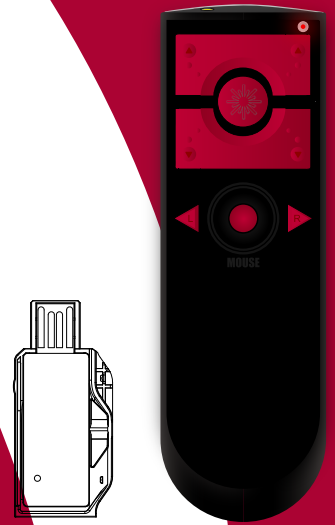

RC132 / 607

www.aimPro21.com

Formosa21 Inc.
8F-6, No.351, Chung Shan Rd., Sec. 2 Chung Ho City, Taipei, Taiwan, R.O.C.
TEL : 886-2-3234-7000
FAX : 886-2-3234-8969

Formosa21 U.S.A., Inc.
21540 Praire Street, Unit A, Chatsworth, CA 91311 U.S.A.
TEL : 1-818-407-4965
FAX : 1-818-407-4966